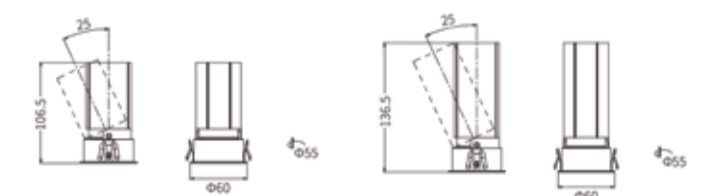

Type

Recessed

Serna Ajustable 35

Serna Ajustable 45

Serna Ajustable 55

Light Distribution

Direct

CRI ≥ 90/95

SERNA ADJUSTABLE

SERNA ADJUSTABLE- 35

System Power	Dimension
5W	Outer Dia- 40mm CutoutDia- 35mm Height- 80mm

SERNA ADJUSTABLE- 45

System Power	Dimension
7W	Outer Dia- 50mm CutoutDia- 45mm Height- 100mm

SERNA ADJUSTABLE- 55

System Power	Dimension
10W	Outer Dia- 60mm CutoutDia- 55mm Height- 106.5mm
15W	Outer Dia- 60mm CutoutDia- 55mm Height- 136.5mm

Order Options

CCT (Colour Temperature)

3000K

4000K

5700K

Tunable White 2700K-6500K