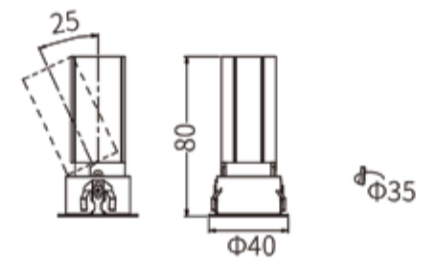

divinity lights

Quick Info

CRI ≥ 90
3000K, 4000K, 5700K
Tunable White 2700-6500K
ON-OFF/ ON-OFF (FLICKER FREE)
DALI-2 DT6 / DALI-2 DT8/ DALI +
SDCM<3
Lens & Reflector
L70 @50,000h
Aluminium Die-cast

Type

Recessed

Serna Ajustable 35