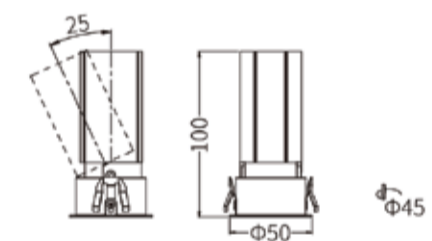

Serna Ajustable 45